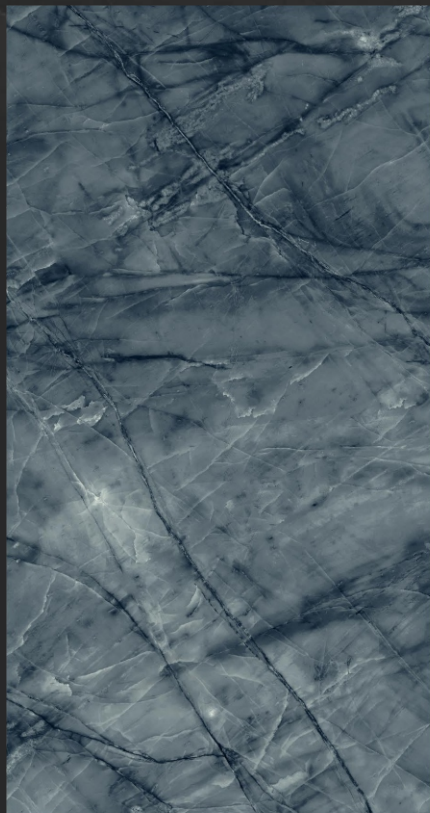

**SPECIAL COLOUR
GLOSSY FINISH**

600 x 1200 mm

MEGA GREEN

4 RANDOM PART