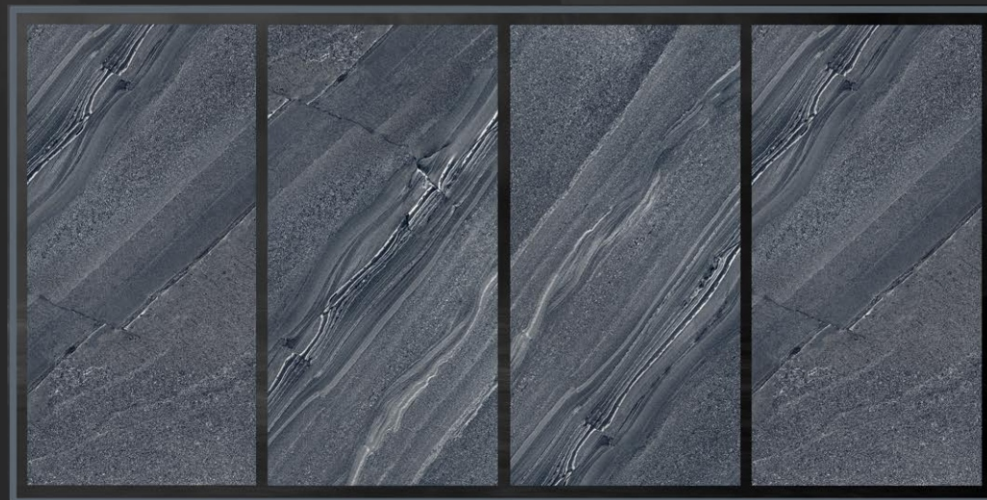

600 x 1200 mm

ICEBURG BIANCO

3 RANDOM PART

GLOSSY SERIES

600 x 1200 mm

ICEBURG GREY

3 RANDOM PART

ICEBURG GREY