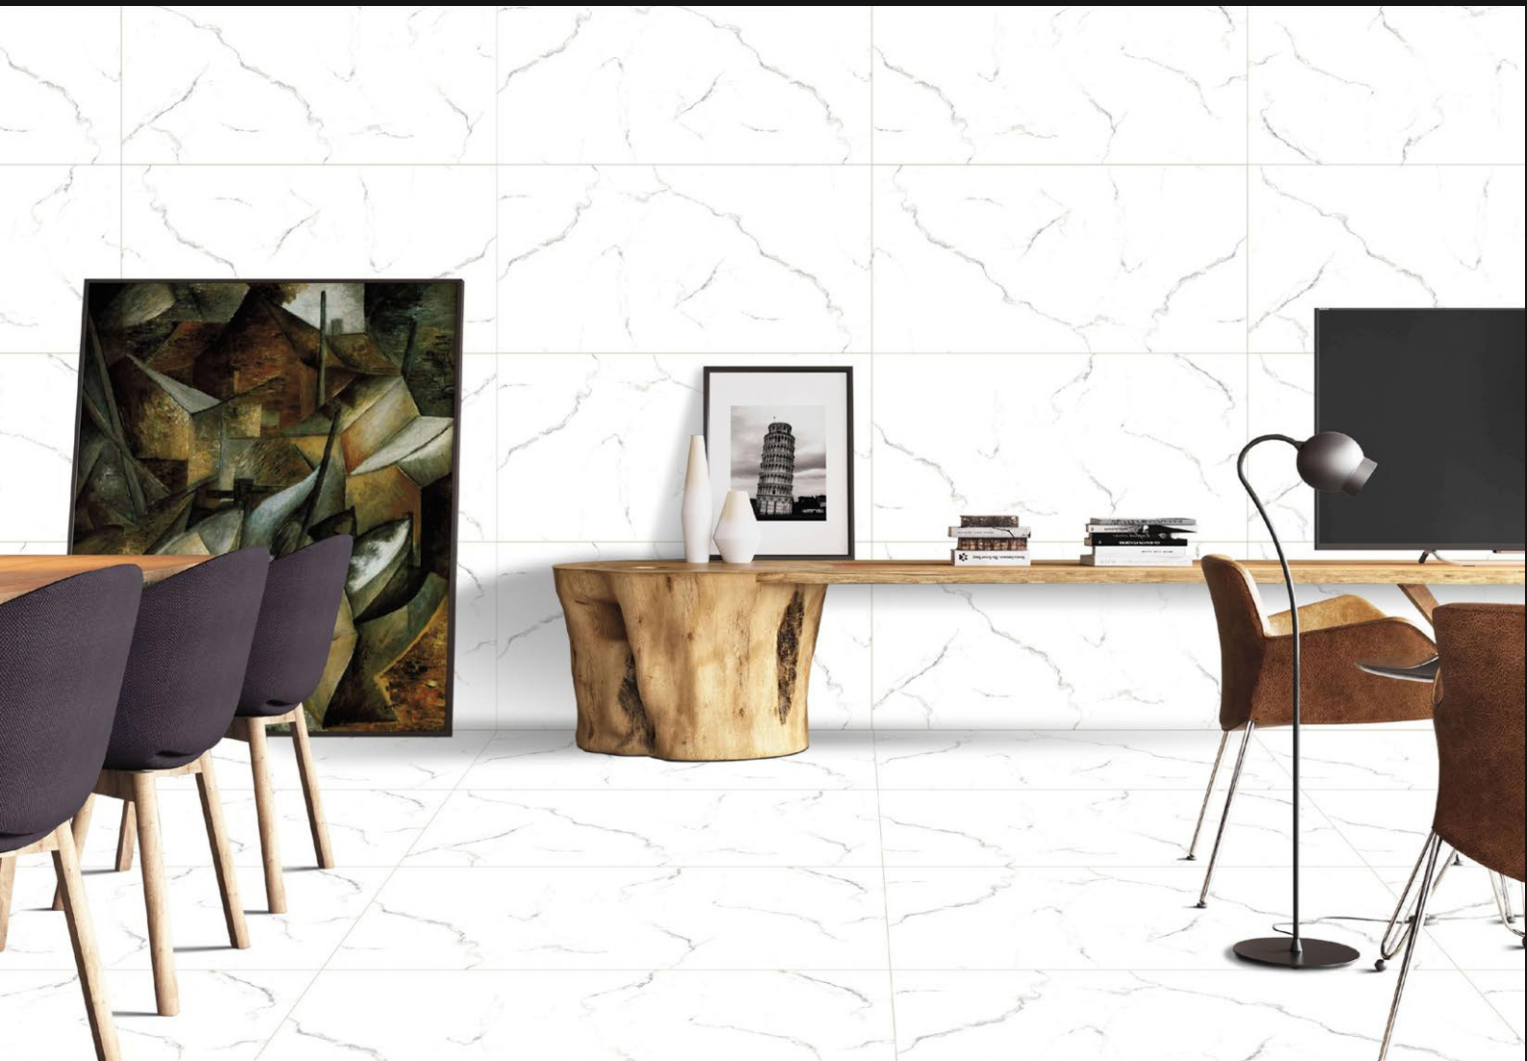

CRYSTAL SATVARIO