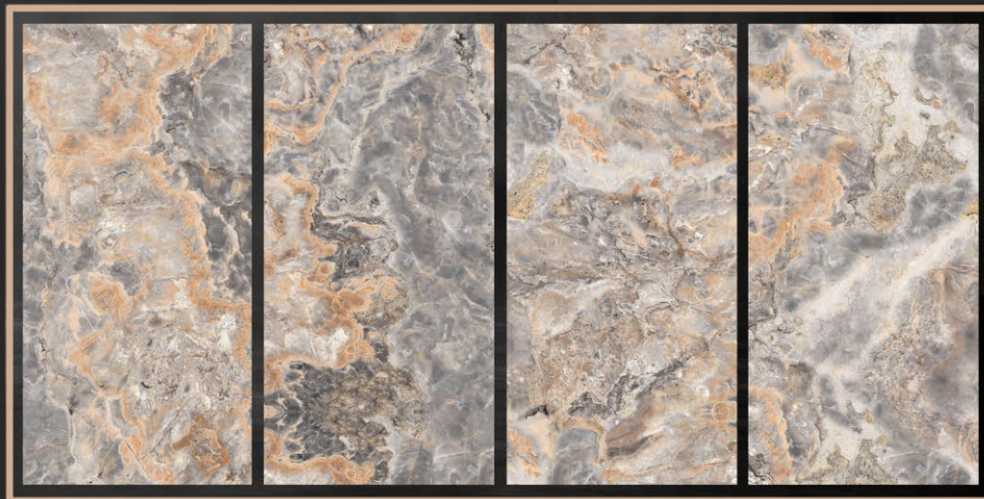

GLOSSY SERIES

600 x 1200 mm

DUSKY ONYX NERO

3 RANDOM PART