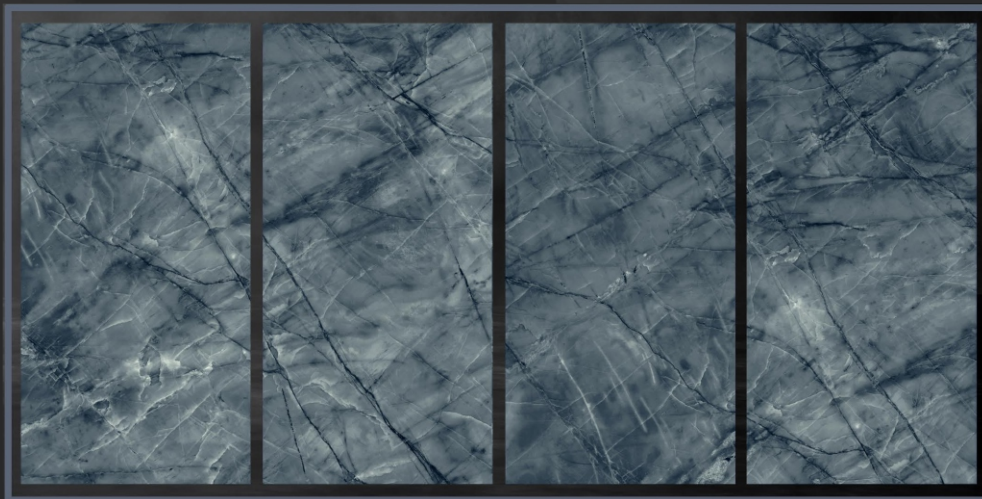

MEGA GREEN

4 RANDOM PART