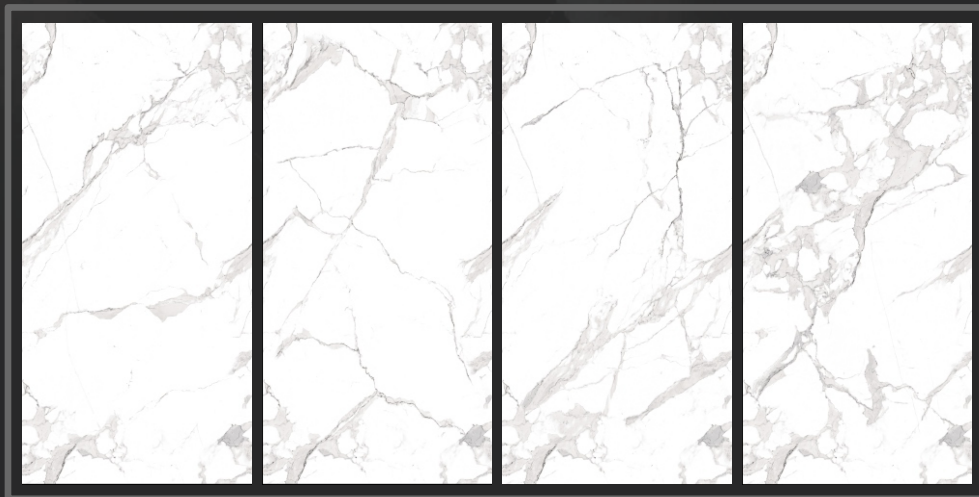

THASSOS BIANCO

4 RANDOM PART