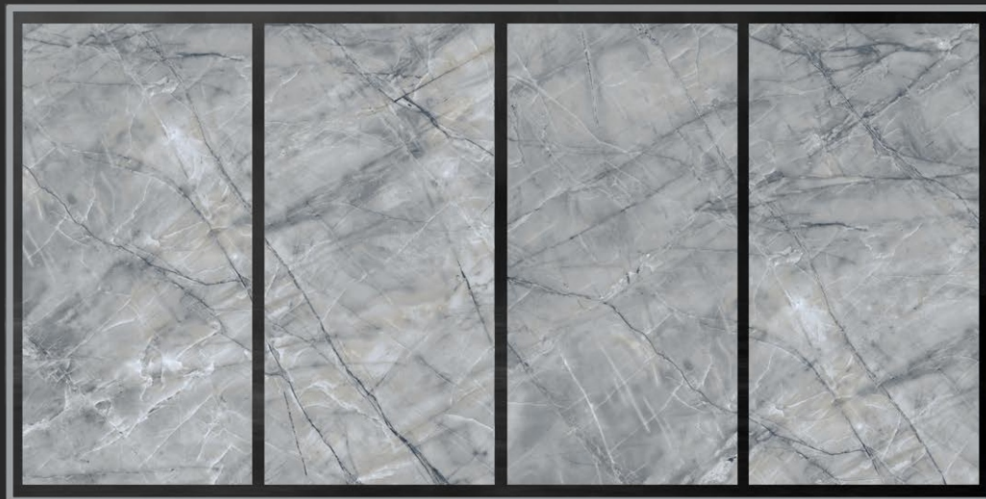

4 RANDOM PART

GLANZE SILVER

GLOSSY SERIES

600 x 1200 mm

MEGA GREY

4 RANDOM PART

MEGA GREY

GLOSSY SERIES